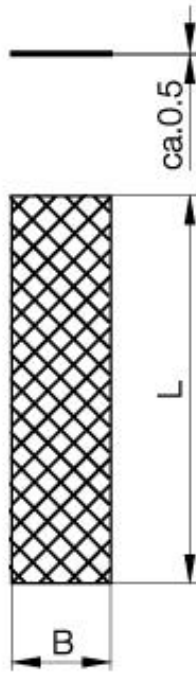

## Accessories: Reflector BOS R-6-45

### Common Data

Version	Reflective Tape, rectangular
Usable with	for retroreflective
Sensing range	40% (at 100 x 50 mm)

### Mechanical Data

Measurements WxHxD or Dia x D	45m x50mm
Mounting	self-adhesive

PX0793

Datasheet number::

Definitions see general catalog.  
If not otherwise noted, ratings according to  
IEC 60947-5-2 (DIN EN60947-5-2)